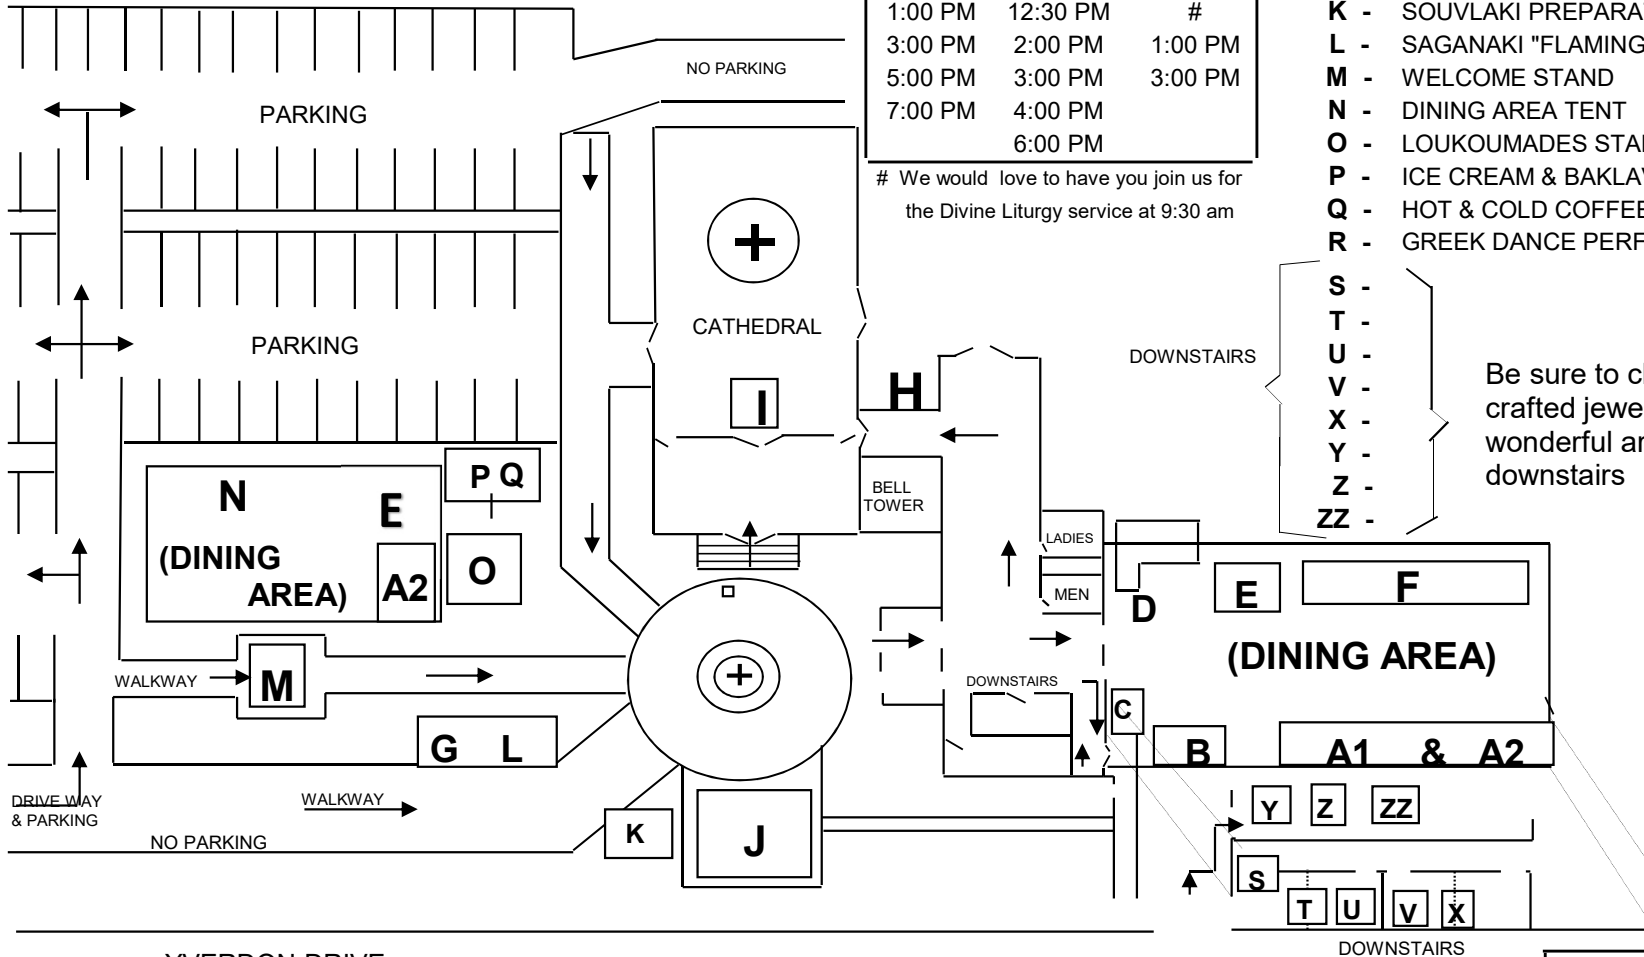

SUNDAY, MAY 20

1:00 PM INTERMEDIATE
 JUNIOR
 SENIOR
 (ONE CONTINUOUS SHOW)

GREEK FESTIVAL - MAP DIRECTORY

- A1** GREEK PASTRIES (A LA CARTE)
- A2** GREEK PASTRIES (PRE-BOXED)
- B** - FROZEN FOODS & GREEK GROCERY
- C** - GREEK COFFEE & CHOCO STRAWBERRIES
- D** - DINNER TICKET PURCHASE & PICK UP
- E** - SODAS & WATERS
- F** - A LA CARTE FOOD ITEMS
- G** - CALAMARI & GREEK FRIES STAND
- H** - BOOK STORE
- I** - CHURCH TOURS
- J** - GYRO & SOUVLAKI STAND
- K** - SOUVLAKI PREPARATION STAND
- L** - SAGANAKI "FLAMING CHEESE" STAND
- M** - WELCOME STAND
- N** - DINING AREA TENT
- O** - LOUKOUMADES STAND
- P** - ICE CREAM & BAKLAVA SUNDAES STAND
- Q** - HOT & COLD COFFEE STAND
- R** - GREEK DANCE PERFORMANCES**

CHURCH TOURS:

FRIDAY	SATURDAY	SUNDAY
MAY 18	MAY 19	MAY 20
1:00 PM	12:30 PM	#
3:00 PM	2:00 PM	1:00 PM
5:00 PM	3:00 PM	3:00 PM
7:00 PM	4:00 PM	
	6:00 PM	

We would love to have you join us for the Divine Liturgy service at 9:30 am

FESTIVAL HOURS:

FRIDAY	11:00AM - 8:00PM
SATURDAY	11:00AM - 8:00PM
SUNDAY	11:00AM - 4:00PM